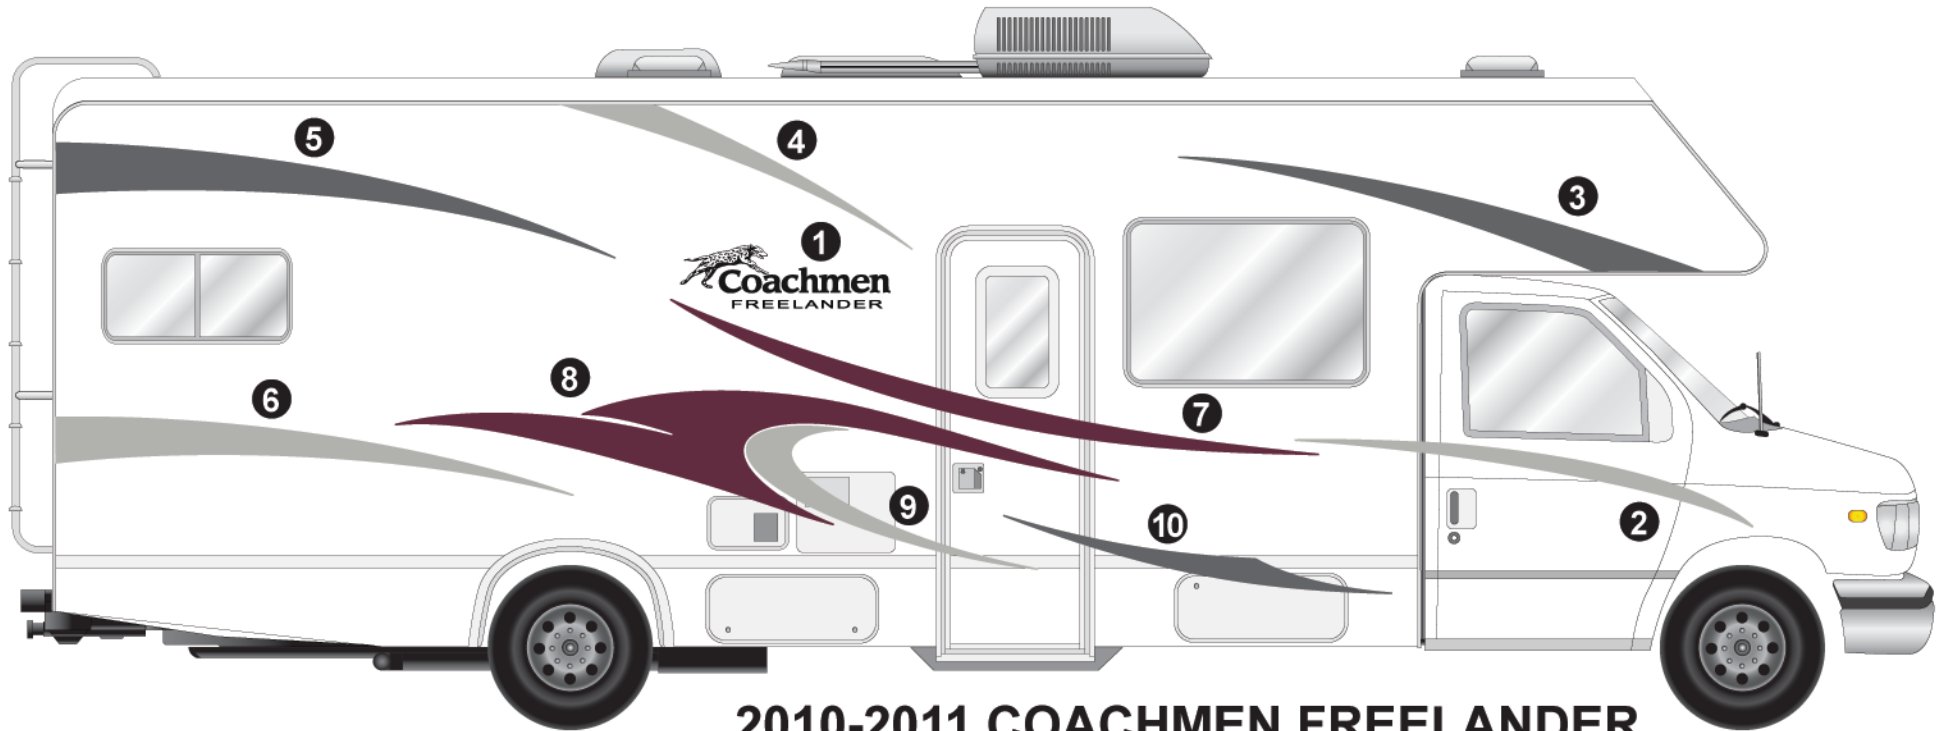

# 2010 - 2011 COACHMEN FREELANDER

## 2010-2011 COACHMEN FREELANDER

- ① COACHMEN FREELANDER LOGO
- ② FRONT DOOR SIDE SWOOP C/S & R/S
- ③ UPPER SIDE FRONT SWOOP C/S & R/S
- ④ UPPER MIDDLE SWOOP C/S & R/S
- ⑤ UPPER SIDE REAR SWOOP C/S & R/S
- ⑥ LOWER SIDE REAR SWOOP C/S & R/S
- ⑦ SIDE MIDDLE SWOOP C/S & R/S
- ⑧ MIDDLE CURL SWOOP C/S & R/S
- ⑨ INNER MIDDLE CURL SWOOP C/S & R/S
- ⑩ LOWER SIDE SWOOP C/S & R/S
- ⑪ REAR GRAPHIC ASSEMBLY